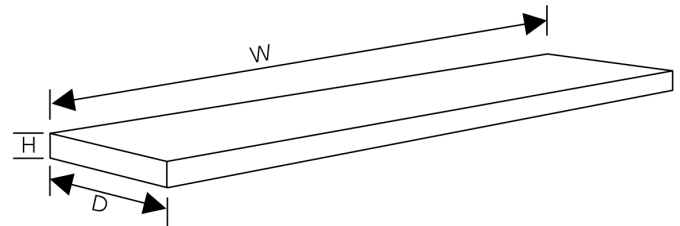

neelnox

LET
THERE
BE **DESIGN.**

FEATURES

- Premium 304 Grade Stainless Steel
- Equipped with SoundDefy™ noise concealing technology
- An appropriate slope ensures proper drainage of water
- Double walled stainless steel construction ensures no screws are visible after installation

Y-104-P

Model	Y-104-P
Product	Floating Shelf
Size	12"(W) x 5"(D) x 1 1/4"(H)
Slope	1/8"
Hardware	Included, Concealed

FINISHES	Polished (-P)	Brushed Bronze (-BBRZ)	Light Beige (-LTBGE)
	Brushed (-B)	Antique Brass (-ABRS)	Grey (-GRAY)
	Brushed Gold (-BGLD)	Antique Copper (-ACOP)	Beige (-BEIGE)
	Matte Black (-BLK)	Matte White (-WHT)	Polished Gold (-PGLD)
	Oil Rubbed Bronze (-ORB)	Brushed Black (-BRBLK)	Polished Rose Gold (-PRGD)
	Brushed Brass (-BBRS)	Brushed Rose Gold (-BRGD)	